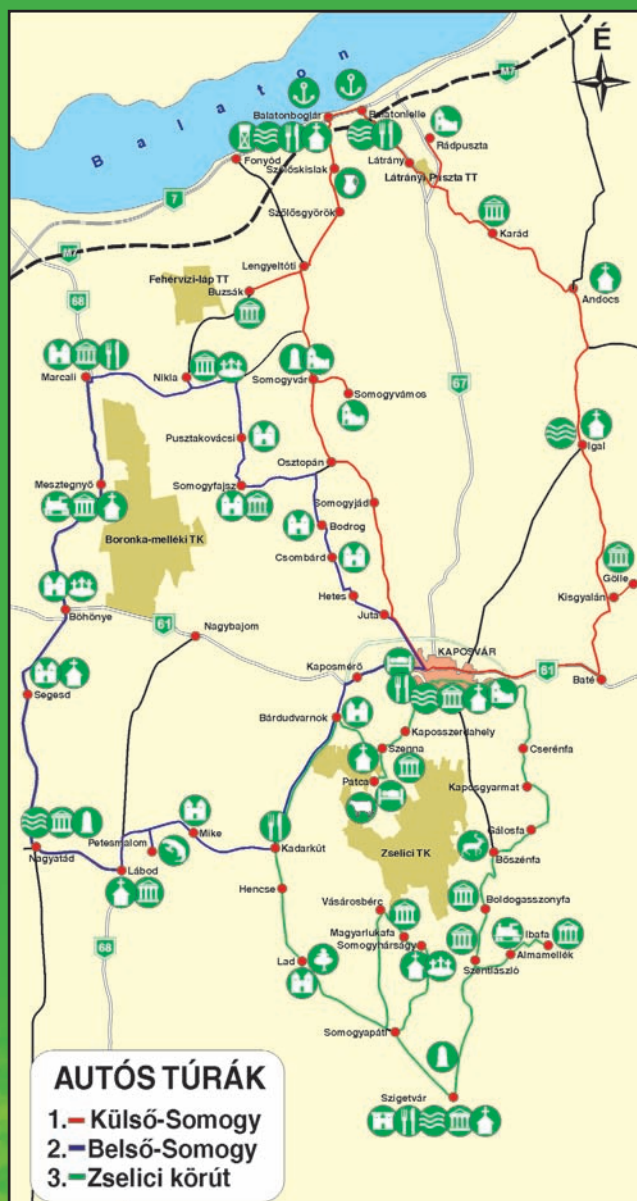

Gyalogtúrák

7. Hosszútúra a Zselicbe 
8. Kaposvári sárga körút 
9. Zselici parkerdőkben 

EXCURSIONS IN AND AROUND KAPOSVÁR

MAPS:

Trips by car (first inner side of the covering)

Cycle tours (middle side)

Map for walking tour (North from Kaposvár, last inner side)

Map for walking tour 2. (South from Kaposvár, last cover side)

DESCRIPTIONS OF TOURS:

Trips by car • Cycle tours • Walking tours

With these tour descriptions and belonging maps of this brochure we try to make the Reader acquainted with environmental and cultural value of tracts of Kaposvár and Somogy county.