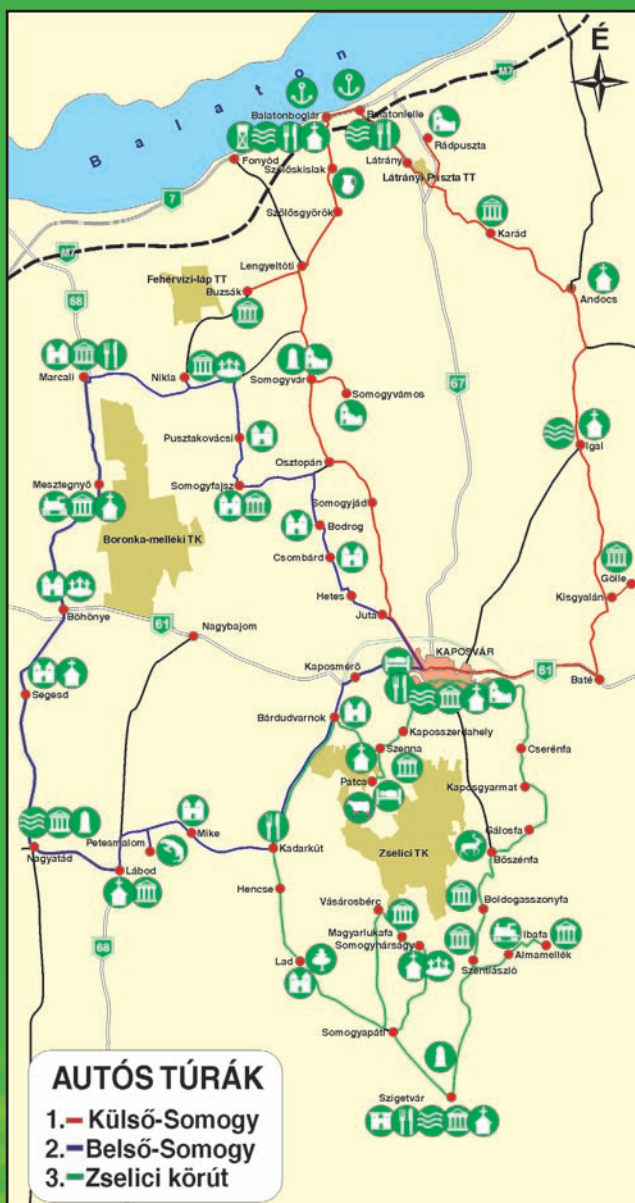

Gyalogtúrák

- 7. Hosszútúra a Zselicbe 
- 8. Kaposvári sárga körút 
- 9. Zselici parkerdőkben 

EXCURSIONS IN AND AROUND KAPOSVÁR

MAPS:

Trips by car (first inner side of the covering)

Cycle tours (middle side)

Map for walking tour (North from Kaposvár, last inner side)

Map for walking tour 2. (South from Kaposvár, last cover side)

DESCRIPTIONS OF TOURS:

Trips by car • Cycle tours • Walking tours

With these tour descriptions and belonging maps of this brochure we try to make the Reader acquainted with environmental and cultural value of tracts of Kaposvár and Somogy county.